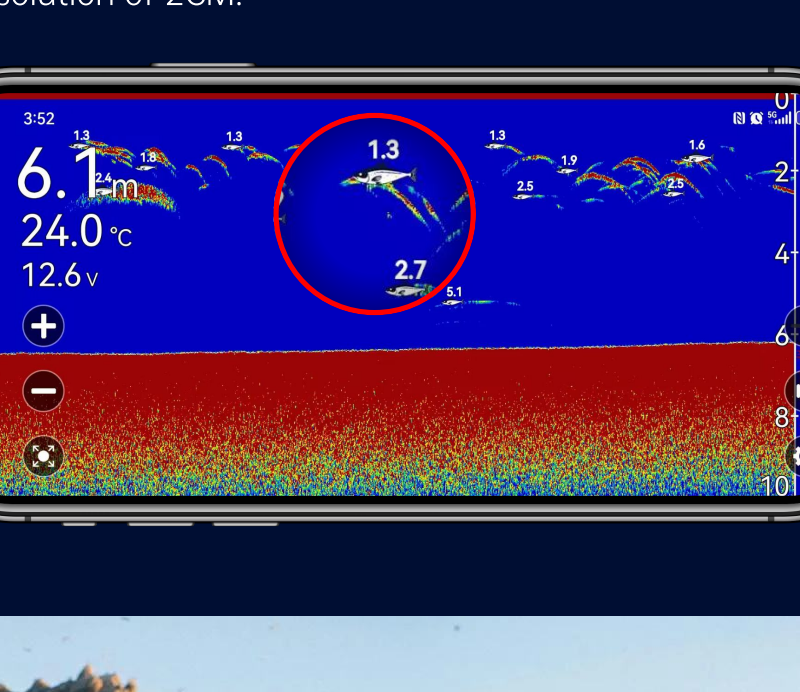

Sonar Chirp FishFinder

Support Bluetooth and WIFI connection

- Fish Icon
- Geology
- Water temperature
- Water depth
- Android&IOS
- Bluetooth WIFI
- Gain
- Depth adjustment
- Battery voltage
- Unit Setting
- Auto/ Manual
- Zoom key
- Background Setting
- Language
- Frequency Switch

Function

1. Showcasing Visual topographic underwater features&geological condition
2. It can detect the size, depth, school of fish, providing a good choice of fishing spots.
3. Can measure the temperature of the water, enhance the fun of fishing.

Sonar frequency and Detection Angle

12° 500Khz 20° 200Khz 30° 128Khz

GPS contour map

This product is equipped with a high-precision GPS module and a contour map drawn from the GPS position

Fish attraction light

Can adjustable color of Fish attraction light

Operation interface

Product Parameter

- frequencies(128khz(3-80m),200khz(3m-40m),500khz(3-30m))
- Android&IOS,Ipad Display :Android&IOS,Ipad
- Bluetooth distance range 60m,WIFI distance range 100m
- 3 types of modules,GPS module
- Contour map
- Fish attraction light can adjusts color
- Gain adjustment, range (1-100)
- Zoom key can zoom in on specific areas
- Bottom contour and water temperature display showing
- Unit Settings for 4 displays
- Large ,medium and Small fish display Setting
- Fish icon& Depth Setting
- Multiple Language Settings (23)
- The battery can work continuously for four hours