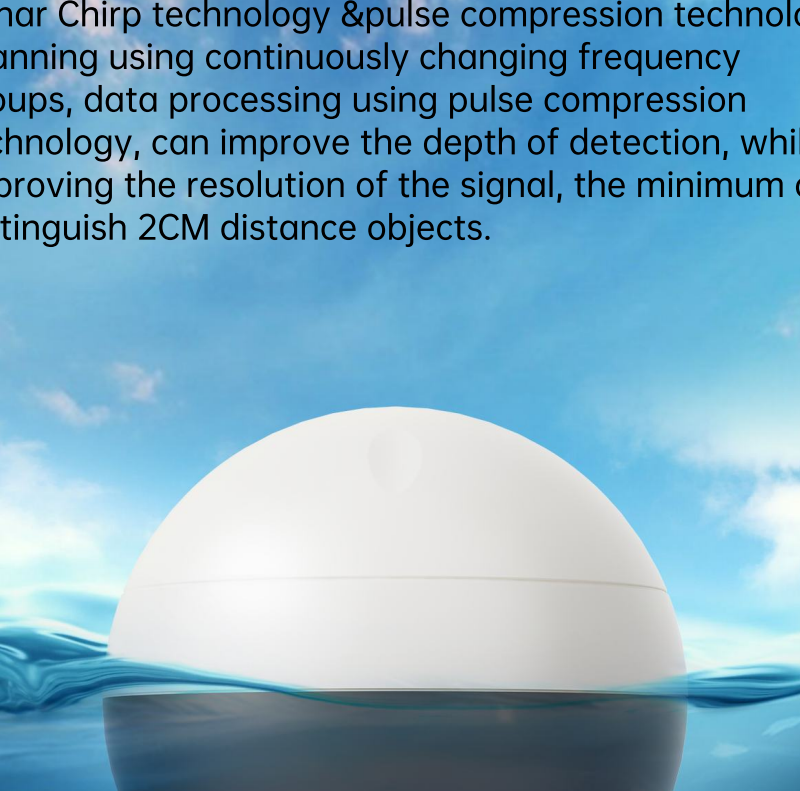

Sonar Chirp FishFinder

Support Bluetooth and WIFI connection

- Fish Icon
- Geology
- Water temperature
- Water depth
- Android&IOS
- Bluetooth WIFI
- Gain
- Depth adjustment
- Battery voltage
- Unit Setting
- Auto/ Manual
- Zoom key
- Background Setting
- Language
- Frequency Switch

Function

1. Showcasing Visual topographic underwater features&geological condition
2. It can detect the size, depth, school of fish, providing a good choice of fishing spots.
3. Can measure the temperature of the water, enhance the fun of fishing.

Suitable for the following fishing scenarios

Sonar Chirp:Configure Sonar Chirp with high precision

This product is equipped with high-precision Sonar Chirp transducer supporting 3 different frequencies,and use frequency conversion pulse compression technology, so that make fish signal is clearer, the sonar image is higher definition, it can better identify the small fish and grass, to achieve a minimum resolution of 2CM.