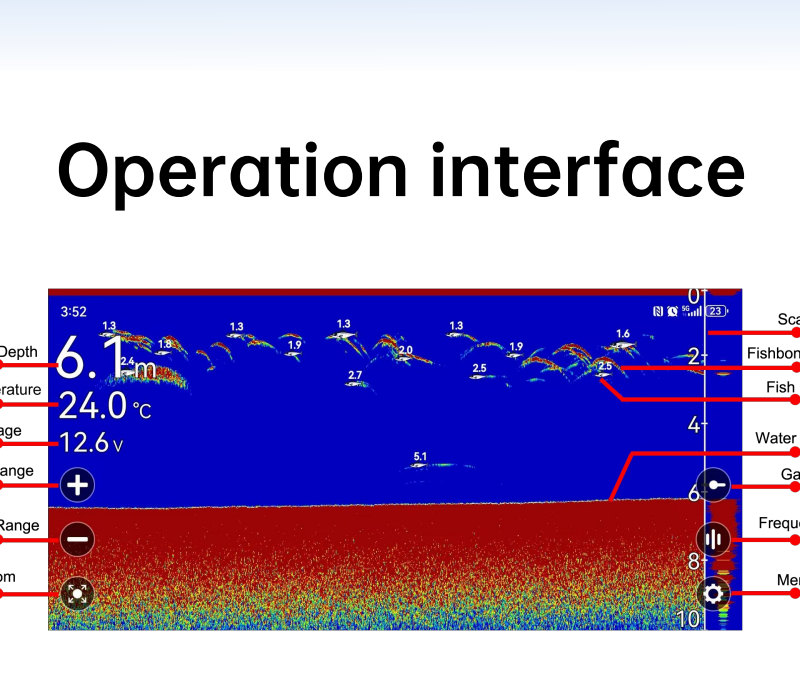

Function

1. Showcasing Visual topographic underwater features&geological condition
2. It can detect the size, depth, school of fish, providing a good choice of fishing spots.
3. Can measure the temperature of the water, enhance the fun of fishing.

Suitable for the following fishing scenarios

Sonar Chirp:Configure Sonar Chirp with high precision

This product is equipped with high-precision Sonar Chirp transducer supporting 3 different frequencies,and use frequency conversion pulse compression technology, so that make fish signal is clearer, the sonar image is higher definition, it can better identify the small fish and grass, to achieve a minimum resolution of 2CM.

Wireless connection

Wireless can Interchangeable used

Cast out uses short antenna

Baitboat uses long antenna

High, Medium, low frequency combination

Sonar Chirp technology &pulse compression technology, scanning using continuously changing frequency groups, data processing using pulse compression technology, can improve the depth of detection, while improving the resolution of the signal, the minimum can distinguish 2CM distance objects.

Sonar frequency and Detection Angle

12° 500Khz 20° 200Khz 30° 128Khz

GPS contour map

This product is equipped with a high-precision GPS module and a contour map drawn from the GPS position

Fish attraction light