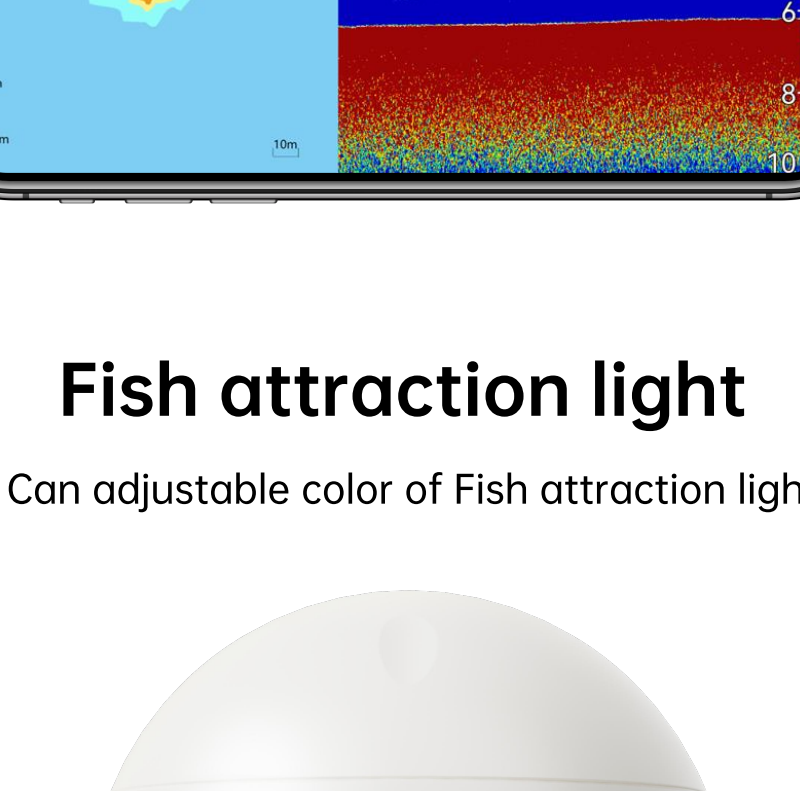

Sonar Chirp FishFinder

Support Bluetooth and WIFI connection

- Fish Icon
- Geology
- Water temperature
- Water depth
- Android&IOS
- Bluetooth WIFI
- Gain
- Depth adjustment
- Battery voltage
- Unit Setting
- Auto/ Manual
- Zoom key
- Background Setting
- Language
- Frequency Switch

Function

1. Showcasing Visual topographic underwater features&geological condition
2. It can detect the size, depth, school of fish, providing a good choice of fishing spots.
3. Can measure the temperature of the water, enhance the fun of fishing.

Suitable for the following fishing scenarios

Sonar Chirp:Configure Sonar Chirp with high precision

This product is equipped with high-precision Sonar Chirp transducer supporting 3 different frequencies,and use frequency conversion pulse compression technology, so that make fish signal is clearer, the sonar image is higher definition, it can better identify the small fish and grass, to achieve a minimum resolution of 2CM.

Wireless connection

Wireless can Interchangeable used

High, Medium, low frequency combination

Sonar Chirp technology &pulse compression technology, scanning using continuously changing frequency groups, data processing using pulse compression technology, can improve the depth of detection, while improving the resolution of the signal, the minimum can distinguish 2CM distance objects.

Sonar frequency and Detection Angle

12° 500Khz   20° 200Khz   30° 128Khz

GPS contour map

This product is equipped with a high-precision GPS module and a contour map drawn from the GPS position

Fish attraction light

Can adjustable color of Fish attraction light

Operation interface

Product Parameter