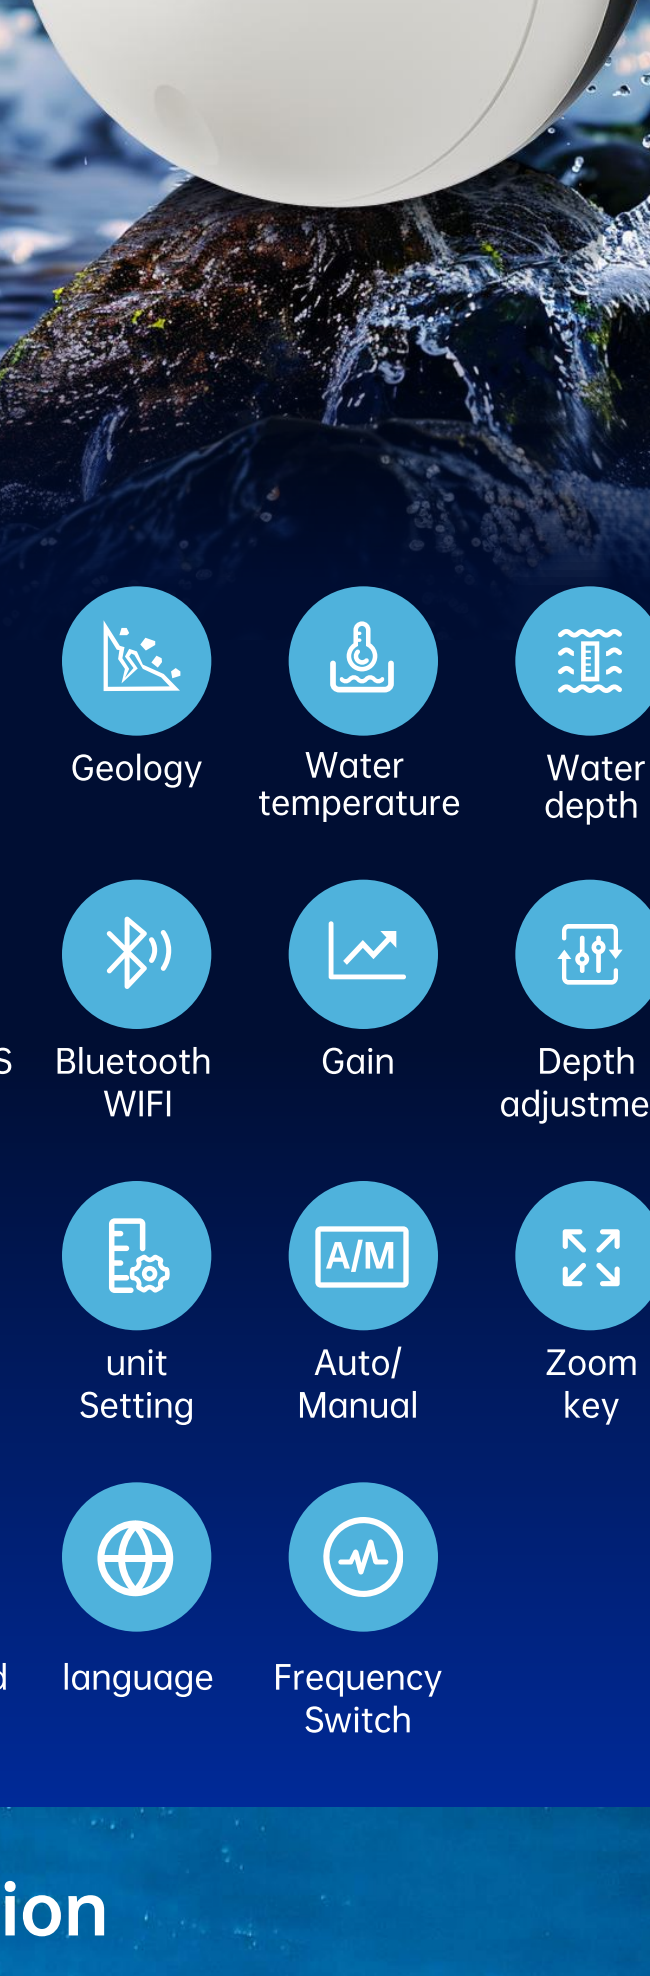

Sonar Chirp FishFinder

Support Bluetooth and WIFI connection

- Fish Icon
- Geology
- Water temperature
- Water depth
- Android&IOS
- Bluetooth WIFI
- Gain
- Depth adjustment
- Battery voltage
- Unit Setting
- Auto/ Manual
- Zoom key
- Background Setting
- Language
- Frequency Switch

Function

1. Showcasing Visual topographic underwater features&geological condition
2. It can detect the size, depth, school of fish, providing a good choice of fishing spots.
3. Can measure the temperature of the water, enhance the fun of fishing.

Suitable for the following fishing scenarios

Sonar Chirp:Configure Sonar Chirp with high precision

This product is equipped with high-precision Sonar Chirp transducer supporting 3 different frequencies,and use frequency conversion pulse compression technology, so that make fish signal is clearer, the sonar image is higher definition, it can better identify the small fish and grass, to achieve a minimum resolution of 2CM.

Can adjustable color of Fish attraction light

Operation interface

Product Parameter

- frequencies(128khz(3-80m),200khz(3m-40m),500khz(3-30m))
- Android&IOS,Ipad Display :Android&IOS,Ipad
- Bluetooth distance range 60m,WIFI distance range 100m
- 3 types of modules,GPS module
- Contour map
- Fish attraction light can adjusts color
- Gain adjustment, range (1-100)
- Zoom key can zoom in on specific areas
- Bottom contour and water temperature display showing
- Unit Settings for 4 displays
- Large ,medium and Small fish display Setting
- Fish icon& Depth Setting
- Multiple Language Settings (23)
- The battery can work continuously for four hours