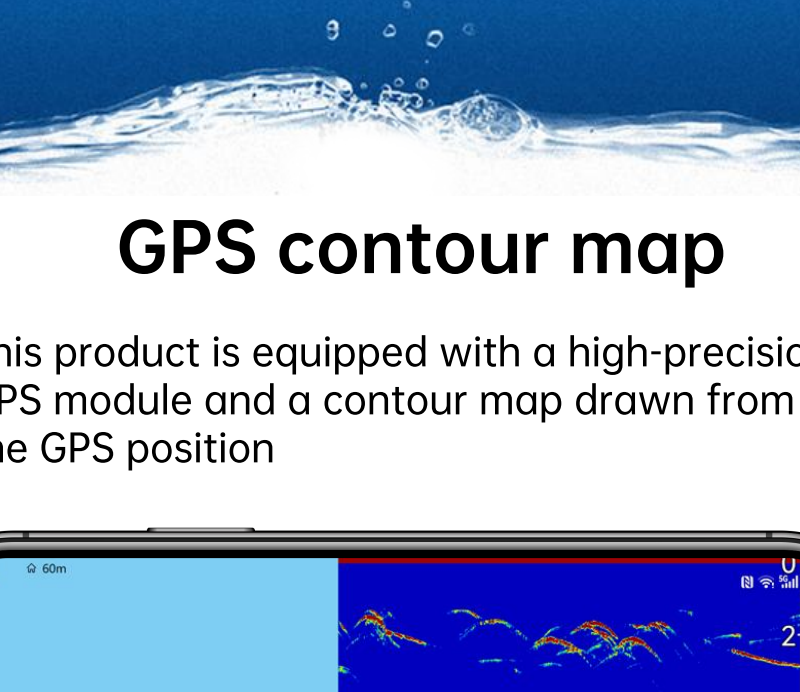

Sonar Chirp FishFinder

Support Bluetooth and WIFI connection

- Fish Icon
- Geology
- Water temperature
- Water depth
- Android&IOS
- Bluetooth WIFI
- Gain
- Depth adjustment
- Battery voltage
- Unit Setting
- Auto/ Manual
- Zoom key
- Background Setting
- Language
- Frequency Switch

Function

1. Showcasing Visual topographic underwater features&geological condition
2. It can detect the size, depth, school of fish, providing a good choice of fishing spots.
3. Can measure the temperature of the water, enhance the fun of fishing.

Suitable for the following fishing scenarios

Sonar Chirp:Configure Sonar Chirp with high precision

This product is equipped with high-precision Sonar Chirp transducer supporting 3 different frequencies,and use frequency conversion pulse compression technology, so that make fish signal is clearer, the sonar image is higher definition, it can better identify the small fish and grass, to achieve a minimum resolution of 2CM.

Wireless connection

Wireless can Interchangeable used

High, Medium, low frequency combination

Sonar Chirp technology &pulse compression technology, scanning using continuously changing frequency groups, data processing using pulse compression technology, can improve the depth of detection, while improving the resolution of the signal, the minimum can distinguish 2CM distance objects.

Sonar frequency and Detection Angle

12° 500Khz   20° 200Khz   30° 128Khz

GPS contour map

This product is equipped with a high-precision GPS module and a contour map drawn from the GPS position

Fish attraction light

Can adjustable color of Fish attraction light

Operation interface

Product Parameter