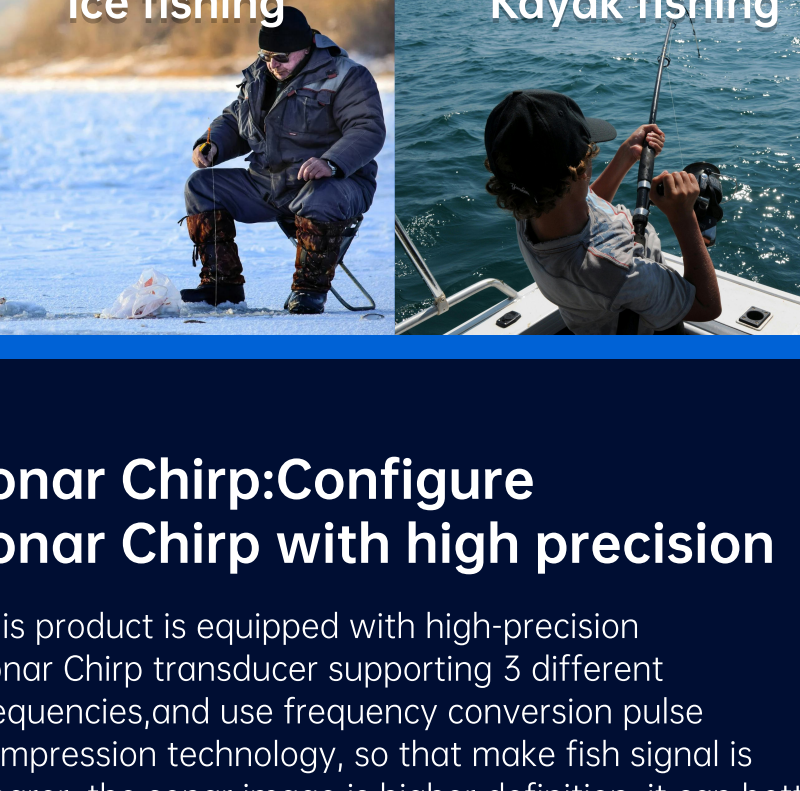

Sonar Chirp FishFinder

Support Bluetooth and WIFI connection

- Fish Icon
- Geology
- Water temperature
- Water depth
- Android&IOS
- Bluetooth WIFI
- Gain
- Depth adjustment
- Battery voltage
- Unit Setting
- Auto/ Manual
- Zoom key
- Background Setting
- Language
- Frequency Switch

Function

1. Showcasing Visual topographic underwater features&geological condition
2. It can detect the size, depth, school of fish, providing a good choice of fishing spots.
3. Can measure the temperature of the water, enhance the fun of fishing.

Can adjustable color of Fish attraction light

Operation interface

Product Parameter

- frequencies(128khz(3-80m),200khz(3m-40m),500khz(3-30m))
- Android&IOS,Ipad Display :Android&IOS,Ipad
- Bluetooth distance range 60m,WIFI distance range 100m
- 3 types of modules,GPS module
- Contour map
- Fish attraction light can adjusts color
- Gain adjustment, range (1-100)
- Zoom key can zoom in on specific areas
- Bottom contour and water temperature display showing
- Unit Settings for 4 displays
- Large ,medium and Small fish display Setting
- Fish icon& Depth Setting
- Multiple Language Settings (23)
- The battery can work continuously for four hours